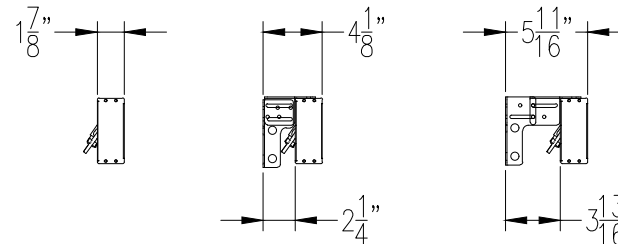

Front View

Plan View

16 x 192 P6 Front Service

SPECIFICATIONS:

- PROJECT: 16PIXELS WORLD CLOCK
- PIXEL PITCH : 23" (6mm)
- COLOR: RGB (FULL COLOR)
- CHARACTER HEIGHT: 3.78 INCH (16H)
- ELECTRICAL REQUIREMENTS: 120VAC-220VAC/SINGLE PHASE MANUALLY SWITCHED

@ 120 VAC INDOOR - 41 WATTS
POWER INPUT: POWER CORD

- DATA: XPICO WIFI OR ETHERNET
- CHASSIS METAL & FINISH: ALUMINIUM WITH EXTRUDED BLACK POWDER COAT
- SIGN MOUNTING: WALL MOUNT
- WEIGHT : 6 LBS

Side View