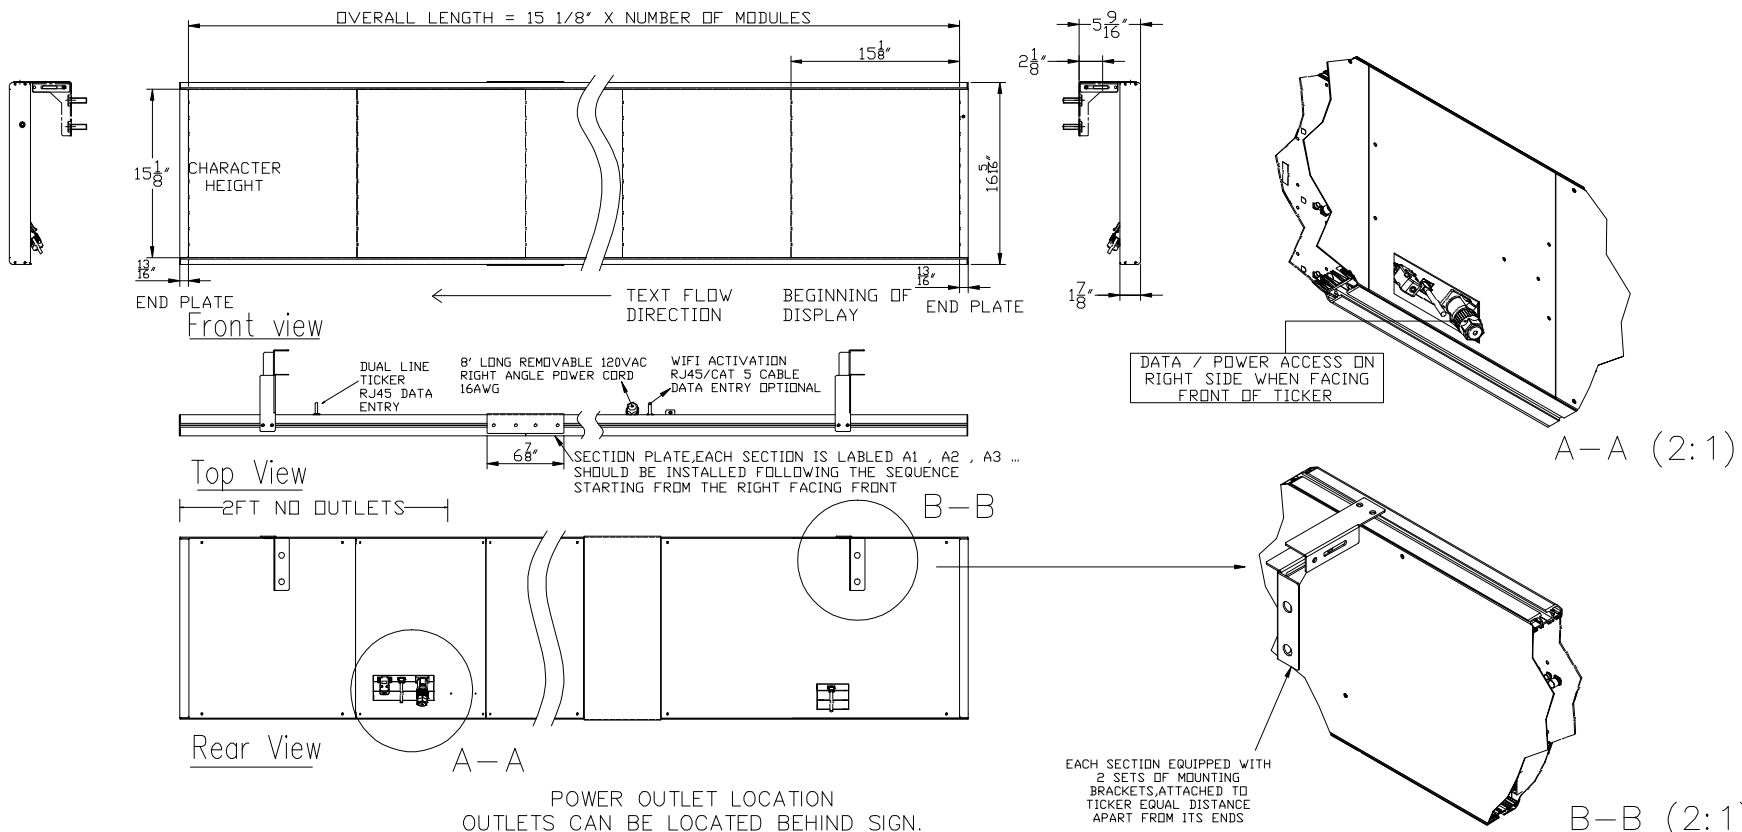

64H PIXEL 15.1-INCH CHARACTER RIGID CABINET LED DISPLAY

SPECIFICATIONS:

- PIXEL PITCH : .23" (6MM)
- COLOR: RGB (FULL COLOR)
- CHARACTER HEIGHT: 15.1 INCH (64H)
- ELECTRICAL REQUIREMENTS: 120VAC-220VAC/SINGLE PHASE MANUALLY SWITCHED
- © 120 VAC INDOOR - 43 WATTS/FT
- POWER INPUT: POWER CORD
- DATA: XPICO WIFI OR ETHERNET
- CHASSIS METAL & FINISH: ALUMINIUM WITH EXTRUDED BLACK POWDER COAT
- SIGN MOUNTING: WALL MOUNT & CHAIN MOUNT
- WEIGHT : 5.6 LBS/FT

RISE TICKER		
COMPANY _____	TITLE _____	
SIGNED _____	DATE _____	
PROJECT RISETICKER SHOP DRAWING		
TITLE TWIN LED TICKER DISPLAY (64 PIXEL-6MM)		
DRAWING NO RISETICKER-TWIN-32326		
SCALE : 1 / 8	DRAWN BY: JHW	DATE : 5 / 20 / 21