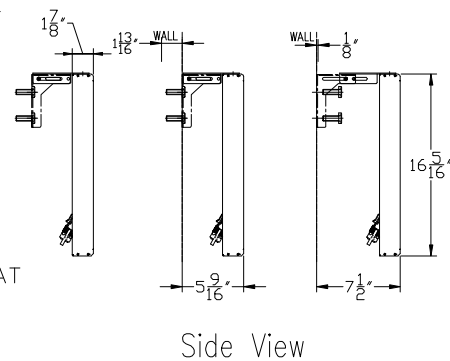

64H PIXEL 15.1-INCH CHARACTER RIGID CABINET LED DISPLAY

SPECIFICATIONS:

- PIXEL PITCH : .23" (6MM)
- COLOR: RGB (FULL COLOR)
- CHARACTER HEIGHT: 15.1 INCH (64H)
- ELECTRICAL REQUIREMENTS: 120VAC-220VAC/SINGLE PHASE MANUALLY SWITCHED
- © 120 VAC INDOOR - 43 WATTS/FT
- POWER INPUT: POWER CORD
- DATA: XPICO WIFI OR ETHERNET
- CHASSIS METAL & FINISH: ALUMINIUM WITH EXTRUDED BLACK POWDER COAT
- SIGN MOUNTING: WALL MOUNT & CHAIN MOUNT
- WEIGHT : 5.6 LBS/FT

RISE TICKER		
COMPANY _____	TITLE _____	
SIGNED _____	DATE _____	
PROJECT RISETICKER SHOP DRAWING		
TITLE TWIN LED TICKER DISPLAY (64 PIXEL-6MM)		
DRAWING NO RISETICKER-TWIN-32326		
SCALE : 1 / 8	DRAWN BY: JHW	DATE : 5 / 20 / 21