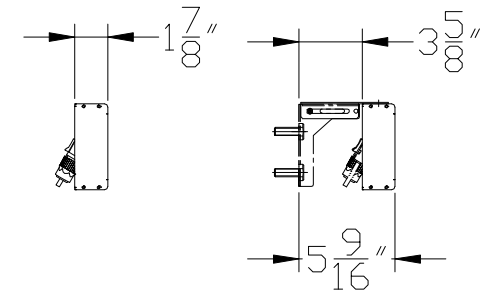

Front View

Side View

Top View

Rear View

16 x 352 P6 Rear Service

SPECIFICATIONS:

- PROJECT: 7FT 16H TICKER
- PIXEL PITCH : .23" (6mm)
- COLOR: RGB (FULL COLOR)
- CHARACTER HEIGHT: 3.78 INCH (16H)
- ELECTRICAL REQUIREMENTS: 120VAC-220VAC /SINGLE PHASE MANUALLY SWITCHED @ 120 VAC INDOOR - 80 WATTS
- POWER INPUT: POWER CORD
- DATA: XPICO WIFI OR ETHERNET
- CHASSIS METAL & FINISH: ALUMINIUM WITH EXTRUDED BLACK POWDER COAT
- SIGN MOUNTING: WALL MOUNT & CHAIN MOUNT
- WEIGHT : 14 LBS