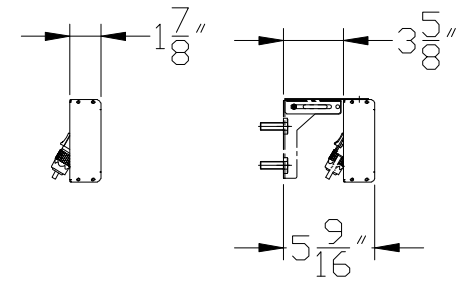

Front View

Side View

Top View

Rear View

16 x 384 P6 Rear Service

- SPECIFICATIONS:
- PROJECT: 7.6FT 16H TICKER
 - PIXEL PITCH : .23" (6mm)
 - COLOR: RGB (FULL COLOR)
 - CHARACTER HEIGHT: 3.78 INCH (16H)
 - ELECTRICAL REQUIREMENTS: 120VAC-220VAC /SINGLE PHASE MANUALLY SWITCHED @ 120 VAC INDOOR - 85 WATTS
 - POWER INPUT: POWER CORD
 - DATA: XPICO WIFI OR ETHERNET
 - CHASSIS METAL & FINISH: ALUMINIUM WITH EXTRUDED BLACK POWDER COAT
 - SIGN MOUNTING: WALL MOUNT & CHAIN MOUNT
 - WEIGHT : 15.5 LBS