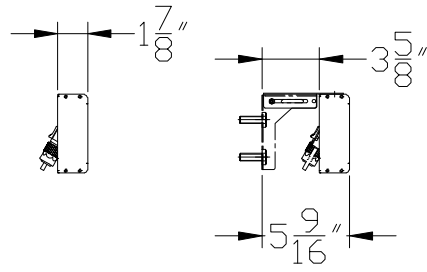

Front View

Side View

Top View

Rear View

16 x 320 P6 Rear Service

SPECIFICATIONS:

- PROJECT: 6.5FT 16H TICKER
- PIXEL PITCH : .23" (6mm)
- COLOR: RGB (FULL COLOR)
- CHARACTER HEIGHT: 3.78 INCH (16H)
- ELECTRICAL REQUIREMENTS:
120VAC-220VAC/SINGLE PHASE MANUALLY SWITCHED
@ 120 VAC INDOOR - 72 WATTS
POWER INPUT: POWER CORD
- DATA: XPICO WIFI OR ETHERNET
- CHASSIS METAL & FINISH: ALUMINIUM WITH EXTRUDED BLACK POWDER COAT
- SIGN MOUNTING: WALL MOUNT & CHAIN MOUNT
- WEIGHT : 13 LBS