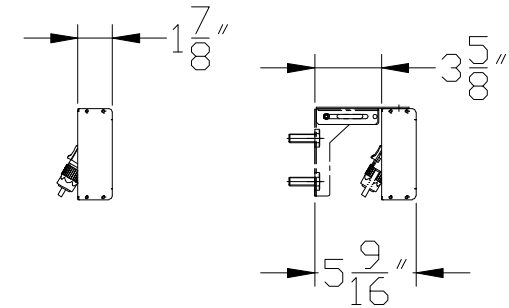

Front View

Side View

Top View

SPECIFICATIONS:

- PROJECT: 5FT 16H TICKER
- PIXEL PITCH : .23" (6mm)
- COLOR: RGB (FULL COLOR)
- CHARACTER HEIGHT: 3.78 INCH (16H)
- ELECTRICAL REQUIREMENTS:
120VAC-220VAC/SINGLE PHASE MANUALLY SWITCHED
@ 120 VAC INDOOR - 56 WATTS
POWER INPUT: POWER CORD
- DATA: XPICO WIFI OR ETHERNET
- CHASSIS METAL & FINISH: ALUMINIUM WITH EXTRUDED BLACK POWDER COAT
- SIGN MOUNTING: WALL MOUNT & CHAIN MOUNT
- WEIGHT : 10 LBS

Rear View

16 x 256 P6 Rear Service