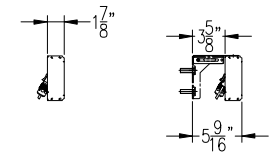

Front View

Top View

Rear View

16 x 736 P6 Rear Service

Side View

- SPECIFICATIONS:
- PROJECT: 14.5FT 16H TICKER
  - PIXEL PITCH : .23" (6mm)
  - COLOR: RGB (FULL COLOR)
  - CHARACTER HEIGHT: 3.78 INCH (16H)
  - ELECTRICAL REQUIREMENTS: 120VAC-220VAC/SINGLE PHASE MANUALLY SWITCHED
  - @ 120 VAC INDOOR - 168 WATTS
  - POWER INPUT: POWER CORD
  - DATA: XPICO WIFI OR ETHERNET
  - CHASSIS METAL & FINISH: ALUMINIUM WITH EXTRUDED BLACK POWDER COAT
  - SIGN MOUNTING: WALL MOUNT & CHAIN MOUNT
  - WEIGHT : 30 LBS