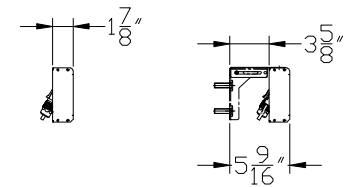

Front View

Side View

Top View

Rear View

16 x 608 P6 Rear Service

SPECIFICATIONS:

- PROJECT: 12FT 16H TICKER
- PIXEL PITCH : .23" (6mm)
- COLOR: RGB (FULL COLOR)
- CHARACTER HEIGHT: 3.78 INCH (16H)
- ELECTRICAL REQUIREMENTS:  
120VAC-220VAC  
/SINGLE PHASE MANUALLY SWITCHED  
@ 120 VAC INDOOR - 134 WATTS
- POWER INPUT: POWER CORD
- DATA: XPICO WIFI OR ETHERNET
- CHASSIS METAL & FINISH: ALUMINIUM  
WITH EXTRUDED BLACK POWDER COAT
- SIGN MOUNTING: WALL MOUNT & CHAIN  
MOUNT
- WEIGHT : 24 LBS