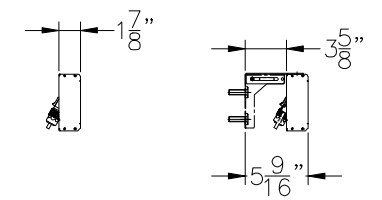

Front View

Side View

Top View

Rear View

16 x 512 P6 Rear Service

- SPECIFICATIONS:
- PROJECT: 10FT 16H TICKER
  - PIXEL PITCH : .23" (6mm)
  - COLOR: RGB (FULL COLOR)
  - CHARACTER HEIGHT: 3.78 INCH (16H)
  - ELECTRICAL REQUIREMENTS:
  - 120VAC-220VAC/SINGLE PHASE MANUALLY SWITCHED
  - @ 120 VAC INDOOR - 115 WATTS
  - POWER INPUT: POWER CORD
  - DATA: XPICO WIFI OR ETHERNET
  - CHASSIS METAL & FINISH: ALUMINIUM WITH EXTRUDED BLACK POWDER COAT
  - SIGN MOUNTING: WALL MOUNT & CHAIN MOUNT
  - WEIGHT : 21 LBS