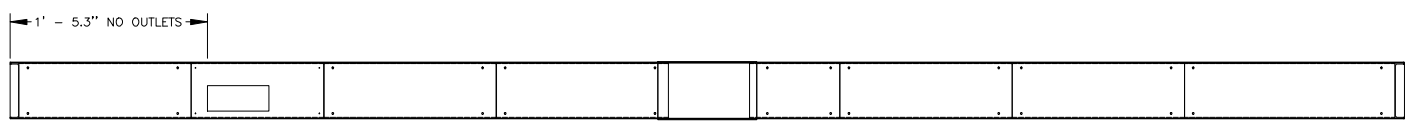

Front View

Side View

Top View

Rear View

16 x 512 P6 Rear Service

- SPECIFICATIONS:
- PROJECT: 10FT 16H TICKER
  - PIXEL PITCH : .23" (6mm)
  - COLOR: RGB (FULL COLOR)
  - CHARACTER HEIGHT: 3.78 INCH (16H)
  - ELECTRICAL REQUIREMENTS:
  - 120VAC-220VAC/SINGLE PHASE MANUALLY SWITCHED
  - @ 120 VAC INDOOR - 115 WATTS
  - POWER INPUT: POWER CORD
  - DATA: XPICO WIFI OR ETHERNET
  - CHASSIS METAL & FINISH: ALUMINIUM WITH EXTRUDED BLACK POWDER COAT
  - SIGN MOUNTING: WALL MOUNT & CHAIN MOUNT
  - WEIGHT : 21 LBS