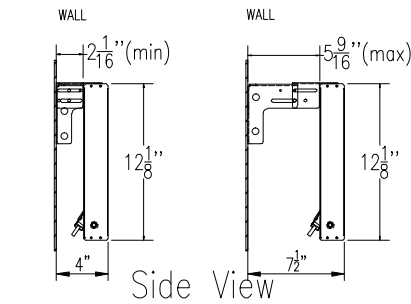

# 48H PIXEL 11.3-INCH CHARACTER RIGID CABINET LED DISPLAY

**SPECIFICATIONS:**

- PIXEL PITCH : .23" (6MM)
- COLOR: RGB (FULL COLOR)
- CHARACTER HEIGHT: 11.3 INCH (48H)
- ELECTRICAL REQUIREMENTS: 120VAC-220VAC/SINGLE PHASE MANUALLY SWITCHED @ 120 VAC INDOOR - 20.6 WATTS/FT  
POWER INPUT: POWER CORD
- DATA: XPICO WIFI OR ETHERNET
- CHASSIS METAL & FINISH: ALUMINIUM WITH EXTRUDED BLACK POWDER COAT
- SIGN MOUNTING: WALL MOUNT & CHAIN MOUNT
- WEIGHT : 3.55 LBS/FT

		
COMPANY _____	TITLE _____	
SIGNED _____	DATE _____	
PROJECT RISETICKER SHOP DRAWING		
TITLE TWIN LED TICKER DISPLAY (48 PIXEL-6MM)		
DRAWING NO RISETICKER-TWIN-32166F		
SCALE : 1 / 8	DRAWN BY: JHW	DATE : 7 / 30 / 21