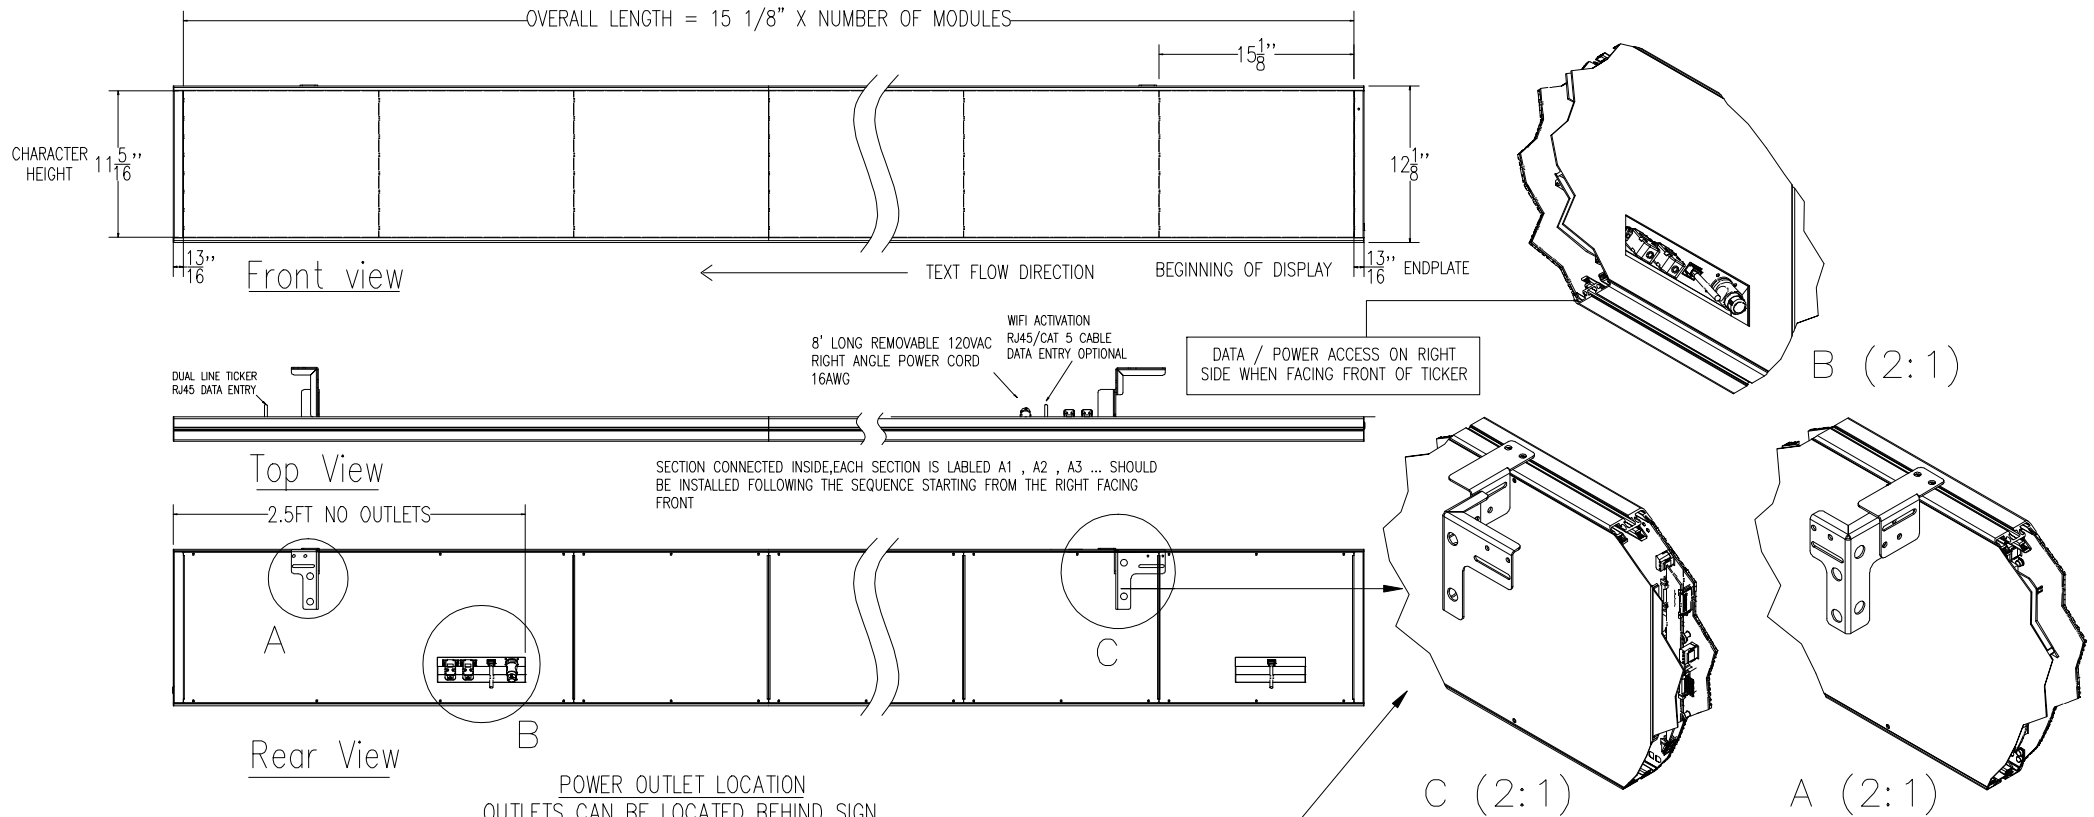

# 48H PIXEL 11.3-INCH CHARACTER RIGID CABINET LED DISPLAY

**SPECIFICATIONS:**

- PIXEL PITCH : .23" (6MM)
- COLOR: RGB (FULL COLOR)
- CHARACTER HEIGHT: 11.3 INCH (48H)
- ELECTRICAL REQUIREMENTS: 120VAC-220VAC/SINGLE PHASE MANUALLY SWITCHED @ 120 VAC INDOOR - 20.6 WATTS/FT  
POWER INPUT: POWER CORD
- DATA: XPICO WIFI OR ETHERNET
- CHASSIS METAL & FINISH: ALUMINIUM WITH EXTRUDED BLACK POWDER COAT
- SIGN MOUNTING: WALL MOUNT & CHAIN MOUNT
- WEIGHT : 3.55 LBS/FT

		
COMPANY _____	TITLE _____	
SIGNED _____	DATE _____	
PROJECT RISETICKER SHOP DRAWING		
TITLE TWIN LED TICKER DISPLAY (48 PIXEL-6MM)		
DRAWING NO RISETICKER-TWIN-32166F		
SCALE : 1 / 8	DRAWN BY: JHW	DATE : 7 / 30 / 21