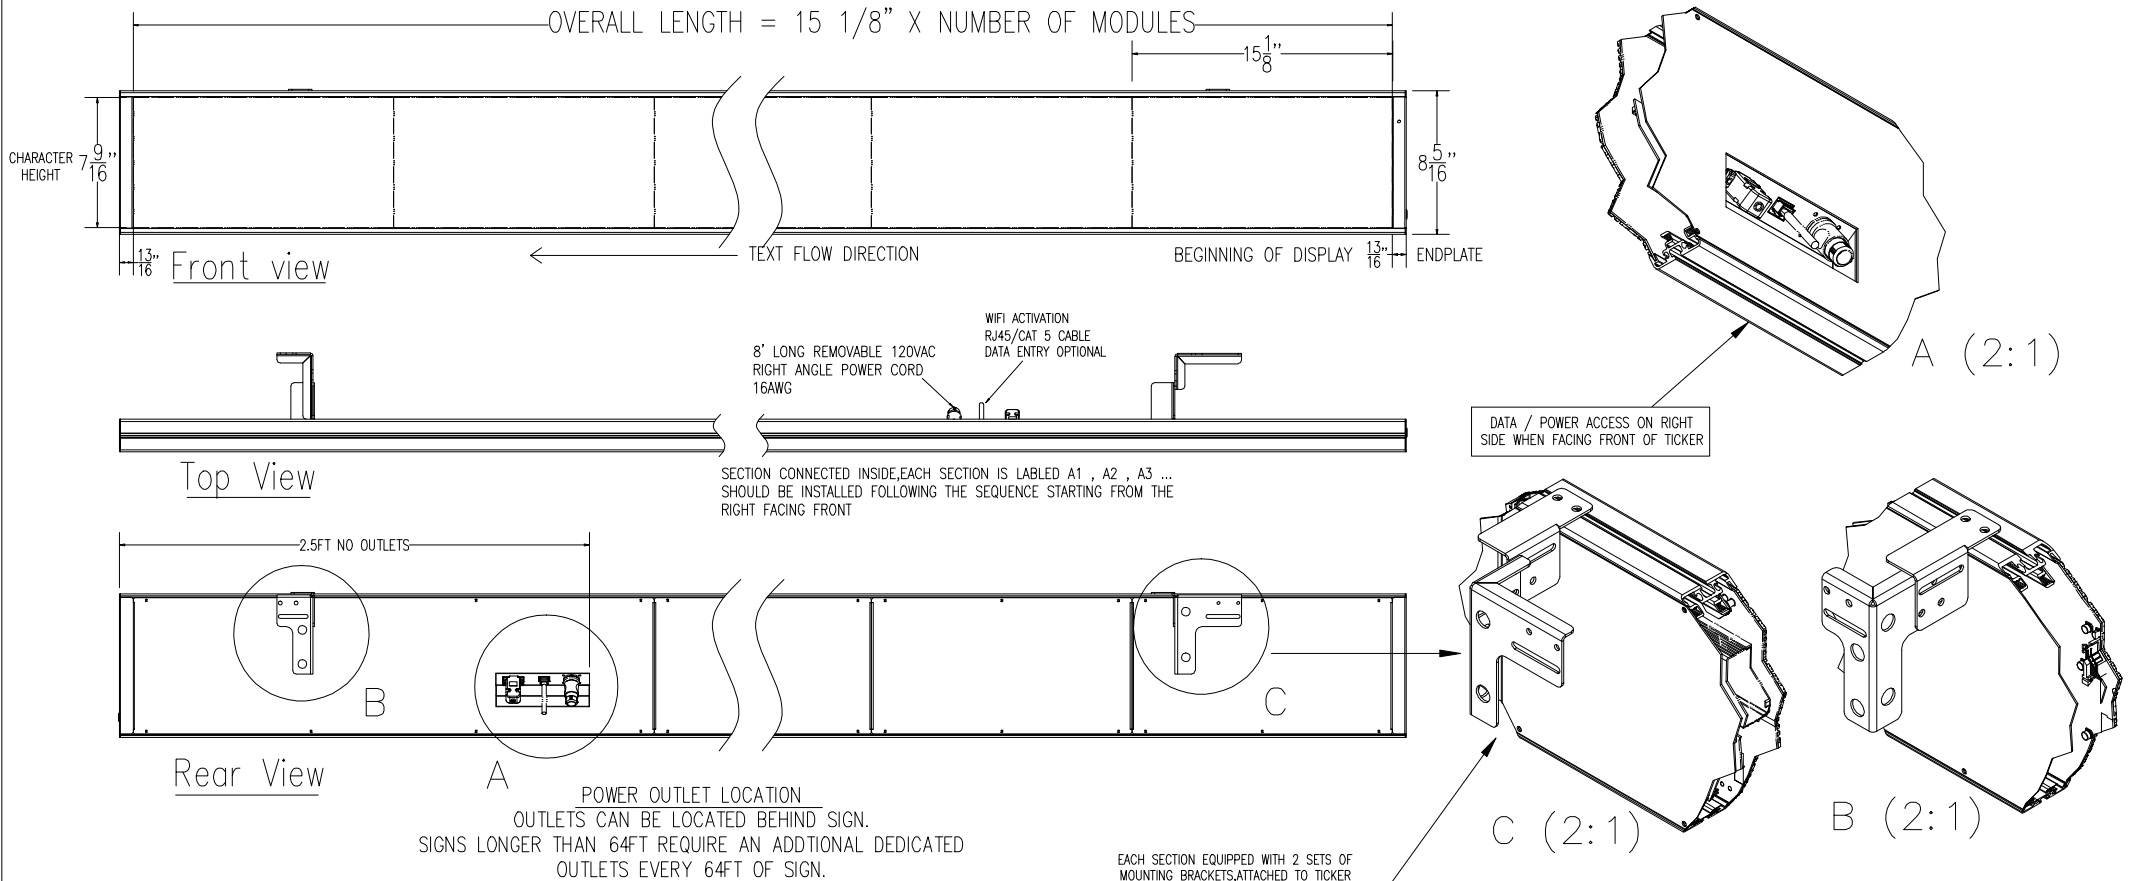

32H PIXEL 7.56-INCH CHARACTER RIGID CABINET LED DISPLAY

SPECIFICATIONS:

- PIXEL PITCH : .23" (6MM)
- COLOR: RGB (FULL COLOR)
- CHARACTER HEIGHT: 7.56 INCH (32H)
- ELECTRICAL REQUIREMENTS: 120VAC-220VAC/SINGLE PHASE MANUALLY SWITCHED
@ 120 VAC INDOOR - 22.3 WATTS/FT
POWER INPUT: POWER CORD
- DATA: XPICO WIFI OR ETHERNET
- CHASSIS METAL & FINISH: ALUMINIUM WITH EXTRUDED BLACK POWDER COAT
- SIGN MOUNTING: WALL MOUNT & CHAIN MOUNT
- WEIGHT : 2.9 LBS/FT

RISE TICKER

COMPANY _____ TITLE _____

SIGNED _____ DATE _____

PROJECT
RISETICKER SHOP DRAWING

TITLE
LED TICKER DISPLAY (32 PIXEL-6MM)

DRAWING NO
RISETICKER-326F

SCALE :	DRAWN BY:	DATE :
1 / 8	JHW	7 / 30 / 21