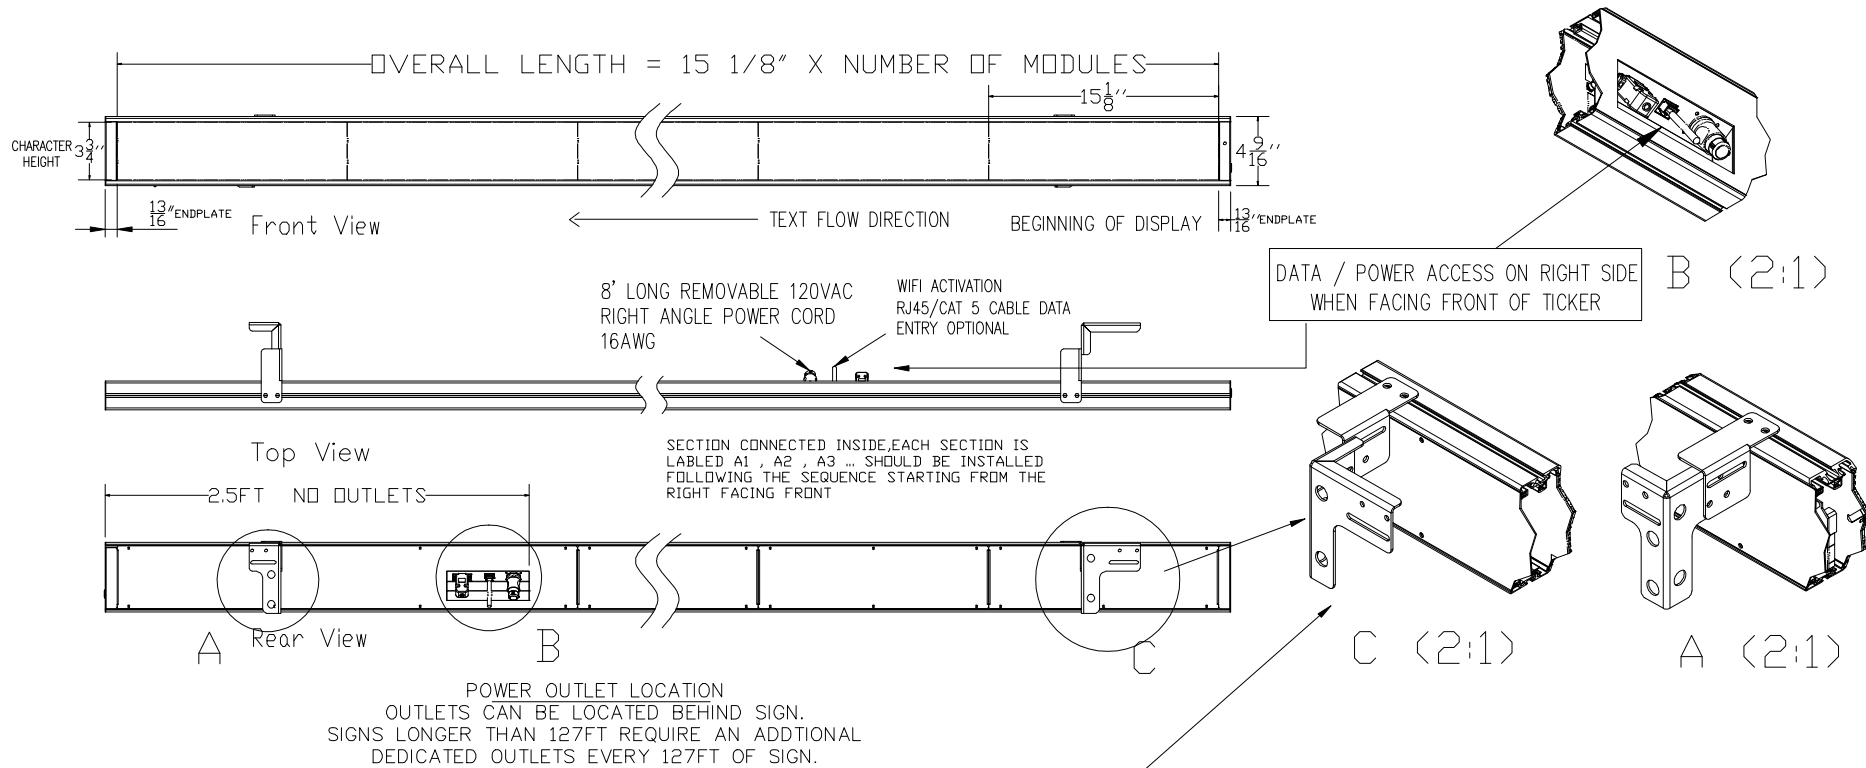

# 16H PIXEL 3.78-INCH CHARACTER RIGID CABINET LED DISPLAY

**SPECIFICATIONS:**

- PIXEL PITCH : .23" (6mm)
- COLOR: RGB (FULL COLOR)
- CHARACTER HEIGHT: 3.78 INCH (16H)
- ELECTRICAL REQUIREMENTS: 120VAC-220VAC/SINGLE PHASE MANUALLY SWITCHED
- @ 120 VAC INDOOR - 11.2 WATTS/FT
- POWER INPUT: POWER CORD
- DATA: XPICO WIFI OR ETHERNET
- CHASSIS METAL & FINISH: ALUMINIUM WITH EXTRUDED BLACK POWDER COAT
- SIGN MOUNTING: WALL MOUNT & CHAIN MOUNT
- WEIGHT : 2 LBS/FT

<b>RISE TICKER</b>		
COMPANY _____		TITLE _____
SIGNED _____		DATE _____
PROJECT RISETICKER SHOP DRAWING		
TITLE LED TICKER DISPLAY (16 PIXEL-6MM)		
DRAWING NO RISETICKER-166F		
SCALE : 1 / 8	DRAWN BY: JHW	DATE : 7 / 30/ 21