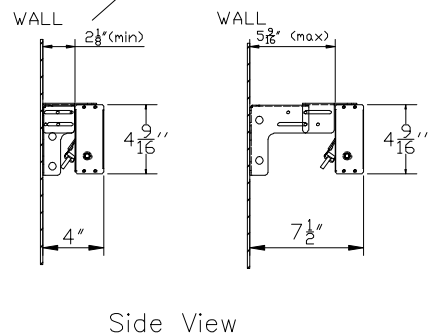

# 16H PIXEL 3.78-INCH CHARACTER RIGID CABINET LED DISPLAY

**SPECIFICATIONS:**

- PIXEL PITCH : .23" (6mm)
- COLOR: RGB (FULL COLOR)
- CHARACTER HEIGHT: 3.78 INCH (16H)
- ELECTRICAL REQUIREMENTS: 120VAC-220VAC/SINGLE PHASE MANUALLY SWITCHED
- @ 120 VAC INDOOR - 11.2 WATTS/FT
- POWER INPUT: POWER CORD
- DATA: XPICO WIFI OR ETHERNET
- CHASSIS METAL & FINISH: ALUMINIUM WITH EXTRUDED BLACK POWDER COAT
- SIGN MOUNTING: WALL MOUNT & CHAIN MOUNT
- WEIGHT : 2 LBS/FT